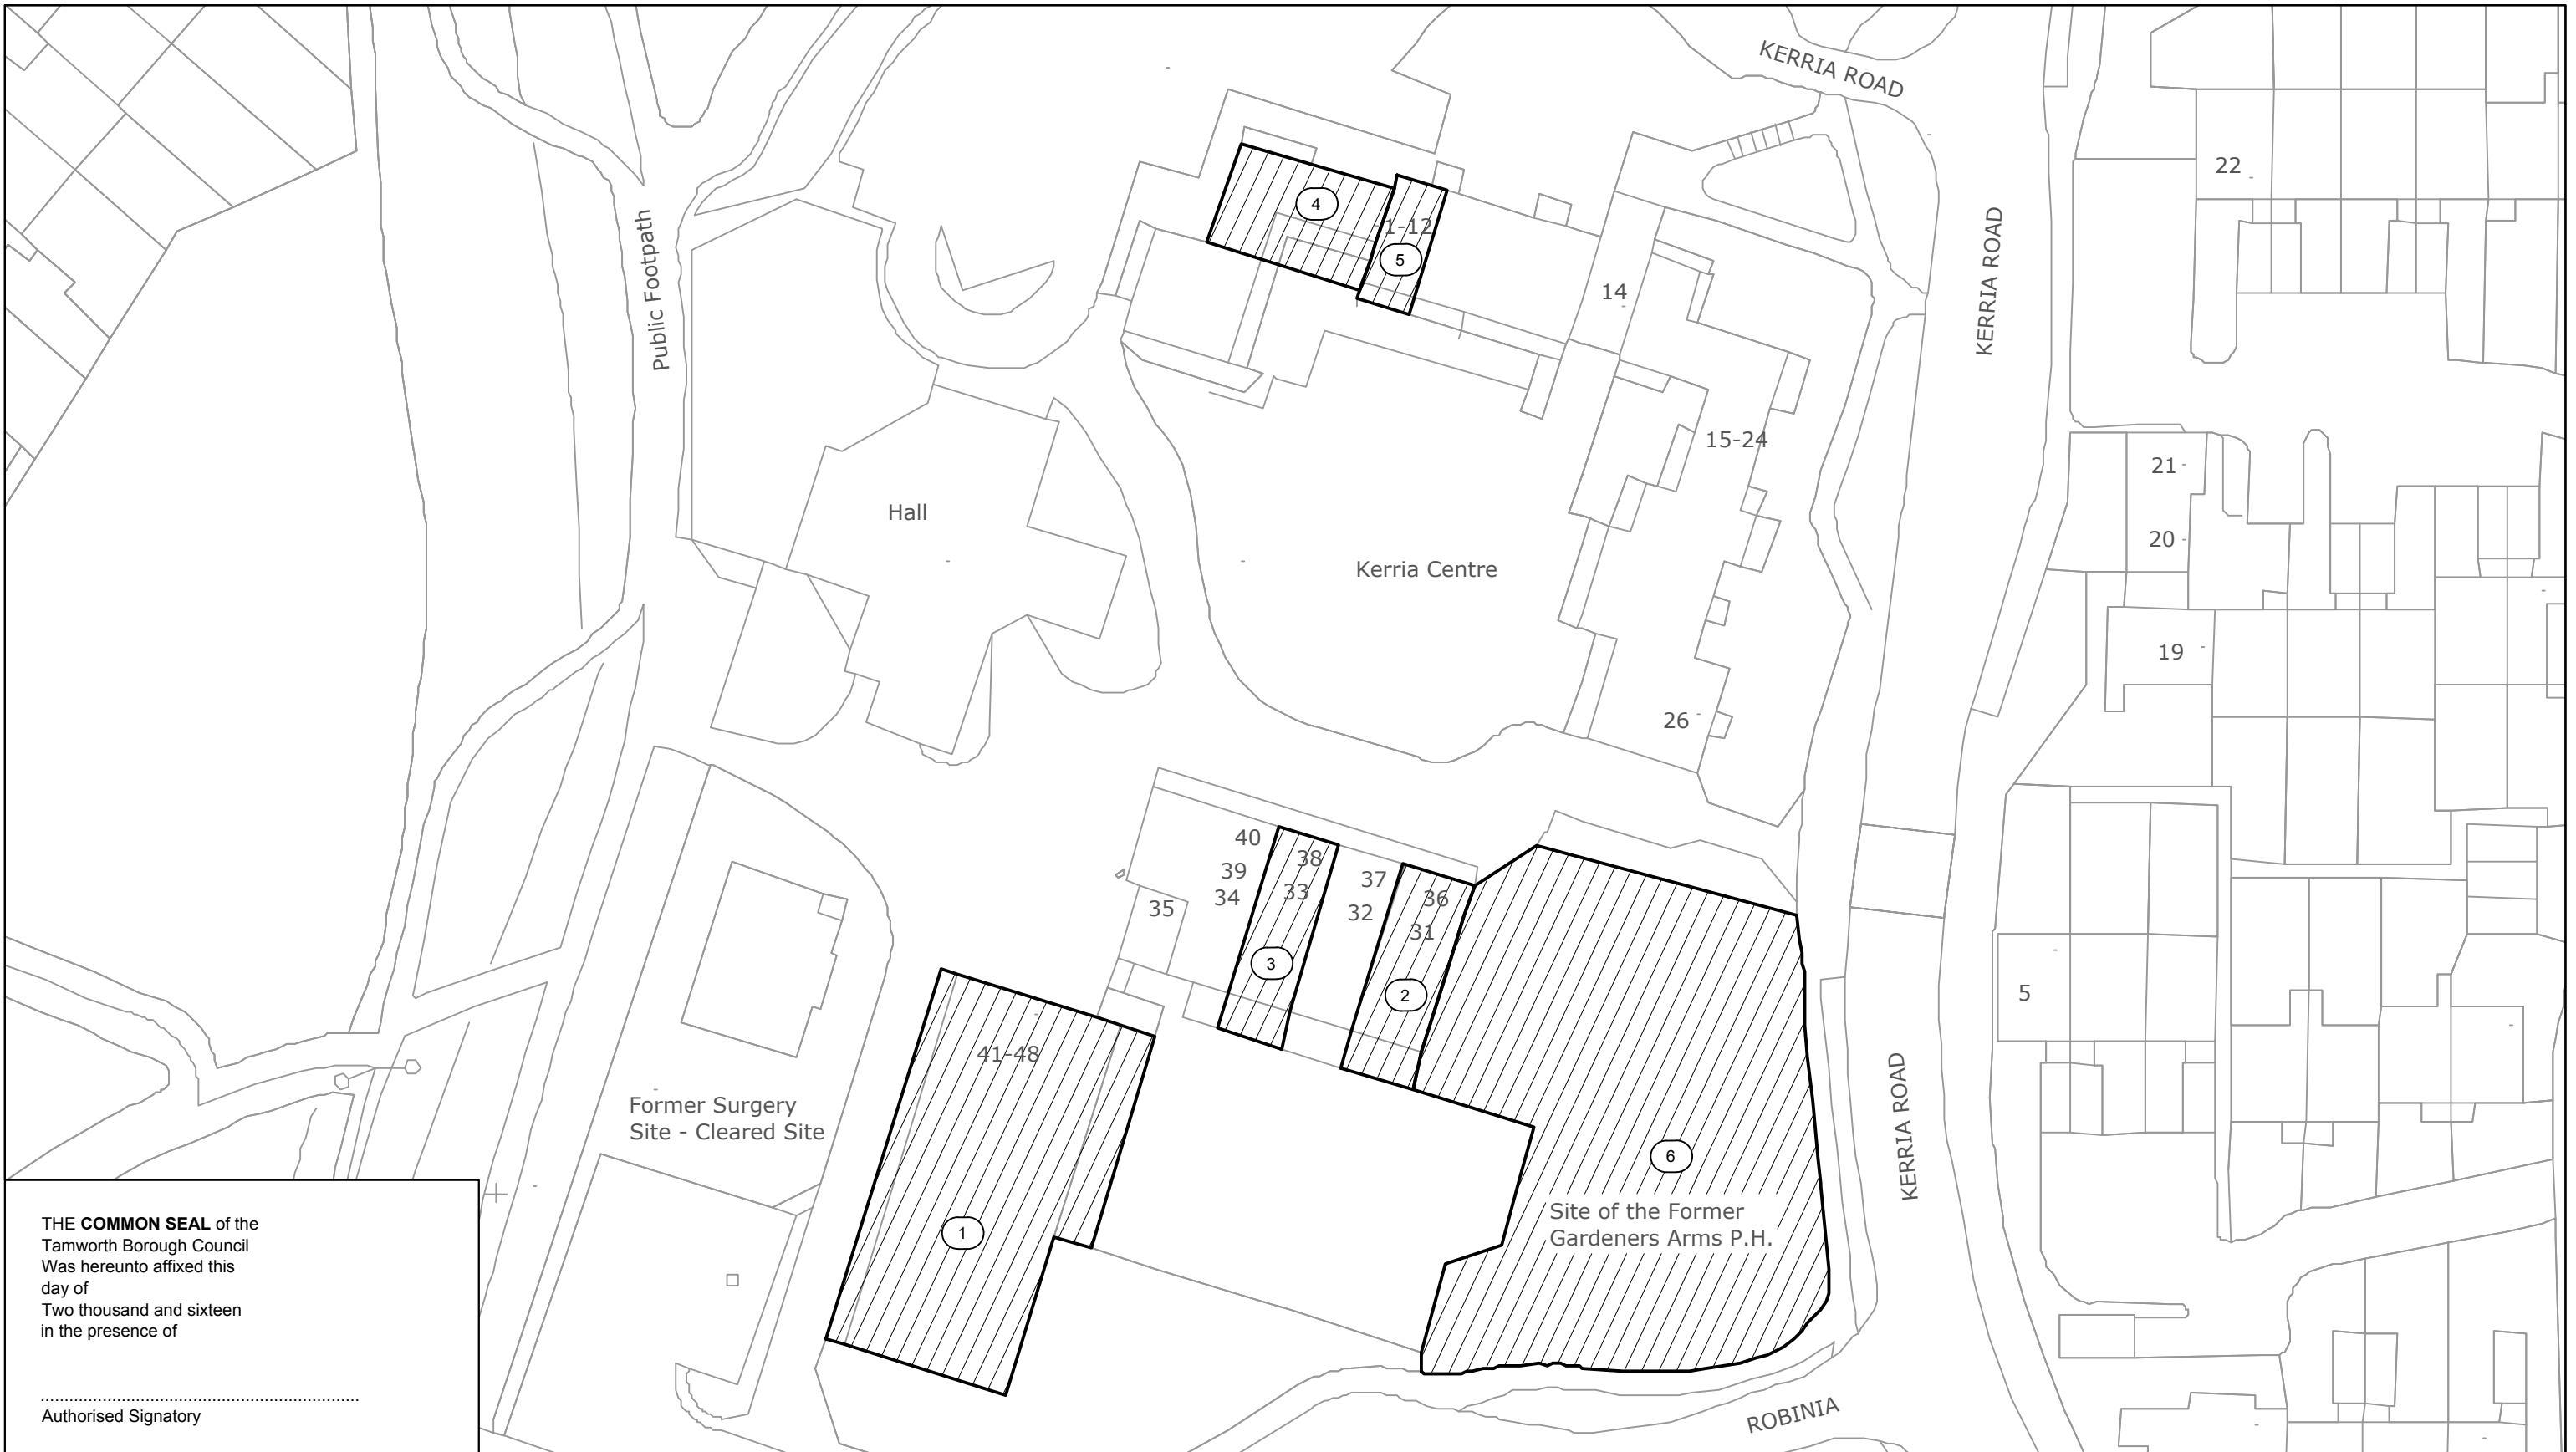

TAMWORTH BOROUGH COUNCIL

THE COMMON SEAL of the
 Tamworth Borough Council
 Was hereunto affixed this
 day of
 Two thousand and sixteen
 in the presence of

.....
 Authorised Signatory

TITLE :
 Map referred to in The
 Tamworth Borough Council
 (Kerria Estate Tamworth)
 Compulsory Purchase Order 2016

Scale 1:500 at A3

KEY :
 Land to be acquired

Date: 10/02/2016
 Ref: Ardent_Kerria_CPO_Black and White Parcels_Rev3
 Plan No: Plan 1 of 1